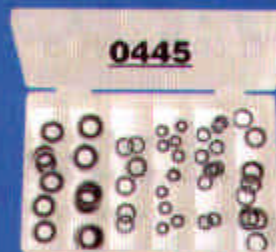

0445
**GM SLIM LINE
SEALING WASHERS**
FMSI #0445
47 PIECES